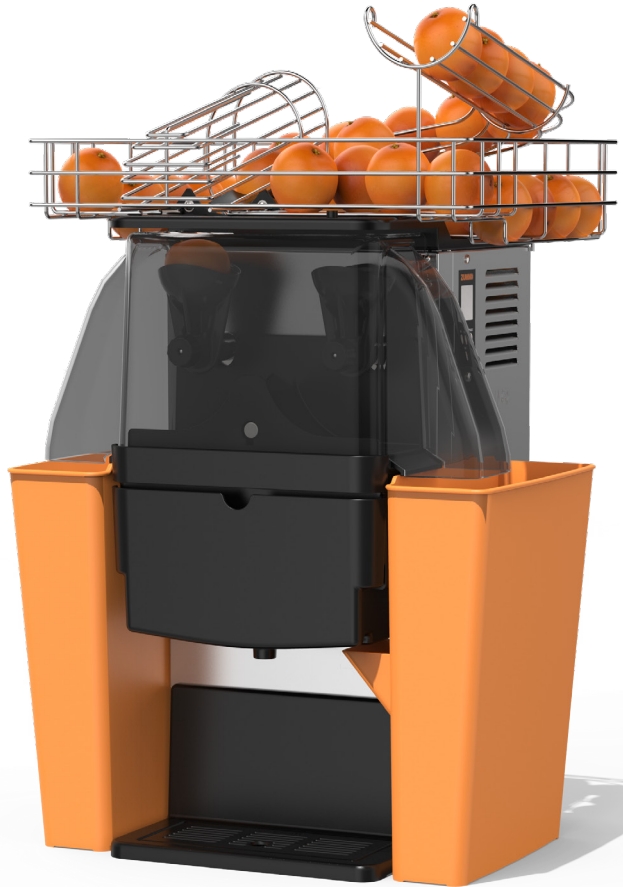

Z06 Nature

Juice extraction versatility: citrus fruit + pomegranates

It is Zummo's most versatile juicer. It extracts juice from all types of citrus fruit and from pomegranates. The perfect option for those who seek flexibility in their offer.

Available in 4 colours

Ref. Z06-NBE

Ref. Z06-NOR

Ref. Z06-NGP

Ref. Z06-NBR

The evolution to Nature

- Customisable bins
- High quality injected plastic nuts
- Smoky grey front cover
- EVS Advanced juice extraction system
- Higher capacity bins
- Automatic filter
- Standard contact sensor
- New digital control plate (bin counter, acoustic warnings, standby,...)

- **Increased durability:** as there are no elastic belts, there are no breakages, something that could also affect the optimal functioning of the blade.
- **Greater functionality:** avoiding maintenance tasks and replacement of broken or worn belts. Cleaning the kit is also much easier.
- **Greater yield:** the new kit leads to greater juice extraction yield. Thanks to its new design, up to 10% more juice can be obtained.

Technical features

Fruit per minute	10
Weight	115.74 lbs
Peel collection	5.81 gal
Fruit diameter	2.16"-2.95" / 2.75"-3.54" / Opt 1.77-2.36"
Measurements	21.57"(l) x 16.97"(w) x 31.93"(h)
Protection	Blockage sensors
Basket capacity	13.23 lbs
Feeder	3.3 lbs
Programmer	Yes
Filter	Automatic